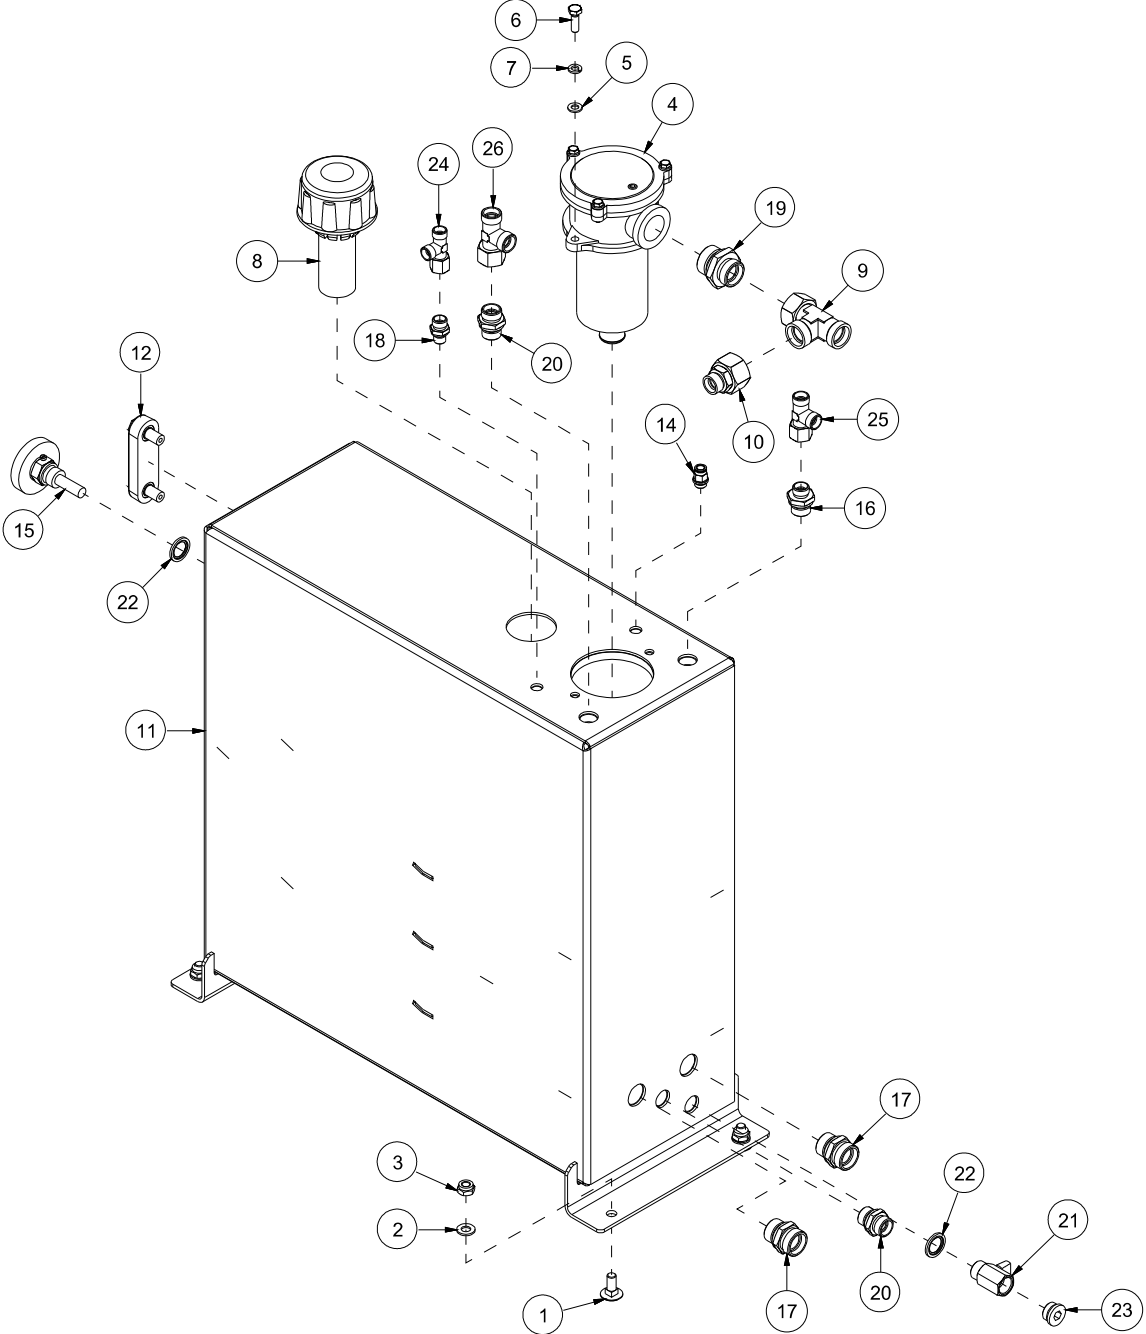

Pos	Ant	Artikkelnr	Beskrivelse
1	4	2344330	Låseskrue M10x25 EIZn 8.8 DIN 603
2	4	2531060	Underlagsskive M10 EIZn DIN 125
3	4	2483610	Lockingmutter M10 EIZn DIN 985
4	1	2251064	Returfilter
5	2	2537047	Underlagsskive M8 A4 DIN 125
6	2	2426246	Sekskantskrue M8x25 A4 DIN 933
7	2	2538047	Fjærskive M8 A4 DIN 127
8	1	2931018	Påfyllingslokk
9	1	2957778	T-ansatsnippel L22 L22 L22/S
10	1	2957512	Overgang L22-L15
11	1	14120242	Hydraulikk tank
12	1	2957821	Nivåglass M12 L-76mm
13		5310180	Hydraulikkolje
14	1	2957818	Lynfittings 8mm 1/4" rett
15	1	2957825	Termometer
16	1	2957766	Ansatsnippel GEK BSP 1/2" L12 ED
17	2	2957774	Ansatsnippel GEK BSP 3/4" L22 ED
18	1	2957754	Ansatsnippel GEK BSP 1/4" L10 ED
19	1	2957781	Ansatsnippel GEK BSP 1" L22 ED
20	2	2957768	Ansatsnippel GEK BSP 1/2" L15 ED
21	1	2957601	Kuleventil mini 1/2" inn/utv. gjenger
22	2	2957861	Hydraulikkpakning 1/2"
23	1	2957421	Plugg 1/2" m/Pakning mess.krom
24	1	2957721	T-ansatsnippel EVLK 10L
25	1	2957723	T-ansatsnippel EVLK 12L
26	1	2957776	T-ansatsnippel EVLK 15L