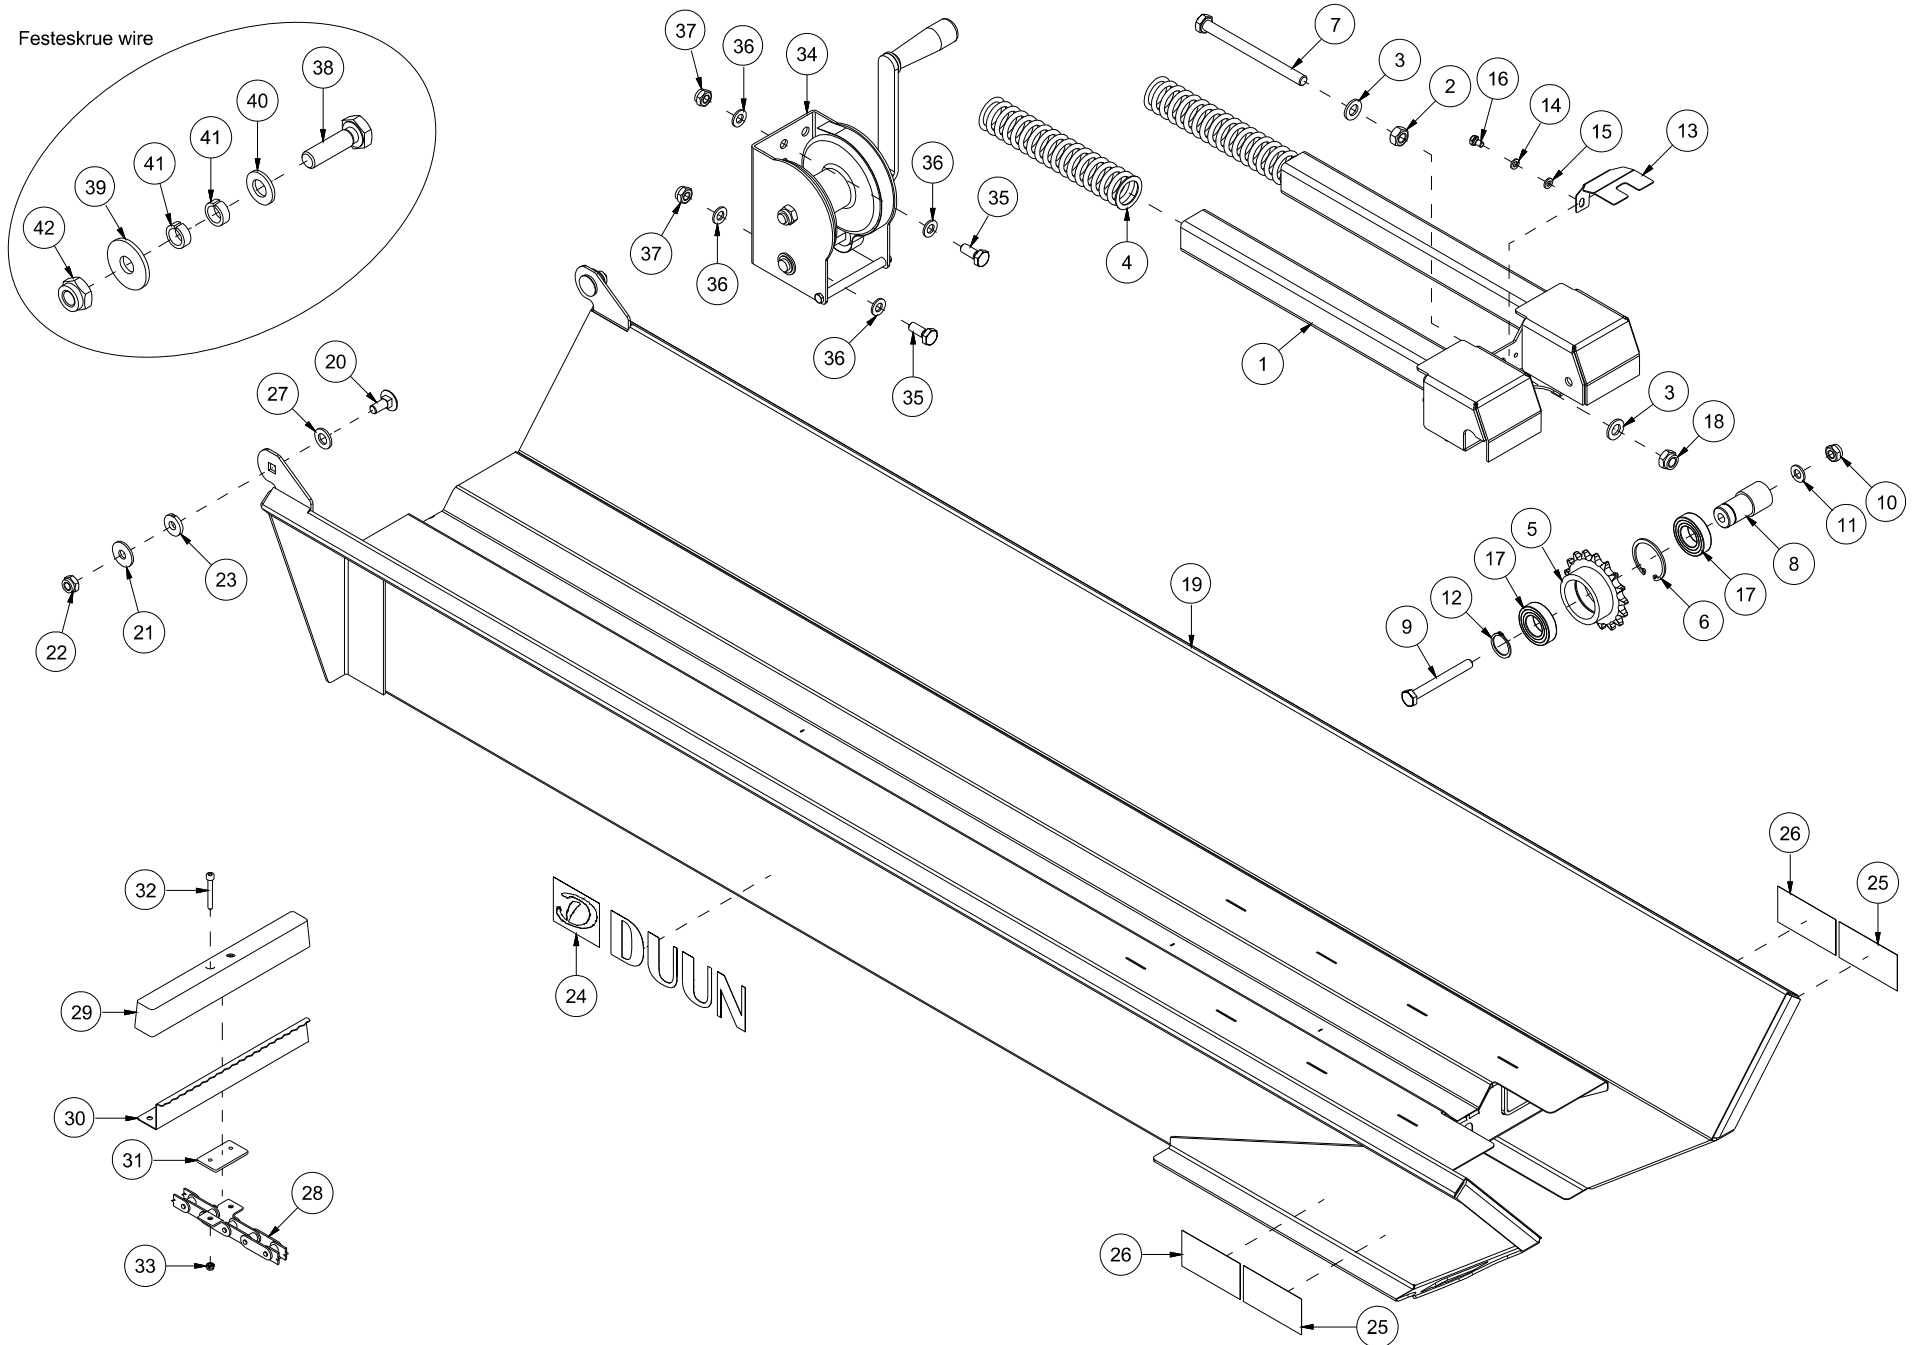

Pos	Ant	Artikkelnr	Beskrivelse	Pos	Ant	Artikkelnr	Beskrivelse
1	1	14120027	Kjedestrammer	42	1	2483610	Lockingmutter M10 EIZn DIN 985
2	1	2481611	Sekskantmutter M12 EIZn DIN 934				
3	2	2531069	Underlagsskive M12 EIZn DIN 125				
4	2	2912085	Trykkfjær Dt5,5 Di29 L200 St				
5	1	2964161	Kjedehjul 5/8" Z17 Ø47,0				
6	1	2553247	Seegerring I 47x2,0 DIN 471				
7	1	2422370	Sekskantskrue M12x150 EIZn 8.8 DIN931				
8	1	14120082	Aksel				
9	1	2422315	Sekskantskrue M10x90 EIZn 8.8 DIN 931				
10	1	2483610	Lockingmutter M10 EIZn DIN 985				
11	1	2531060	Underlagsskive M10 EIZn DIN 125				
12	1	2553125	Seegerring A 25x1,2 DIN 471				
13	1	14120264	Verneplate				
14	2	2534039	Fjærskive M6 EIZn DIN 127				
15	2	2531039	Underlagsskive M6 EIZn DIN 125				
16	2	2422196	Sekskantskrue M6x10 EIZn 8.8 DIN 933				
17	2	2951124	Kulelager 6005 2RS 25x47x12 DIN 625				
18	1	2483611	Lockingmutter M12 EIZn DIN 985				
19	1	14120006	Transportbånd, øvre				
20	2	2344330	Låseskrue M10x25 EIZn 8.8 DIN 603				
21	2	2533060	Karosseriskive M10 EIZn DIN 9021				
22	2	2483610	Lockingmutter M10 EIZn DIN 985				
23	2	1411531	Lagerskive				
24	1	2935071	Klebemerke Duun H60				
25	2	2935034	Klebemerke 90x48 Hengende bånd				
26	2	2935088	Klebemerke 90x48 Klemfare hånd				
27	2	2531069	Underlagsskive M12 EIZn DIN 125				
28	1	2963101	Kjede 2050 252 ledd 14L/K1 , medbringer hver 14.ytterledd				
29	9	1411278	Medbringer				
30	9	1411390	Medbringerplate				
31	9	1411391	Mutterplate				
32	18	2471177	Unbrako sylinderskrue M5x40 St 12.9 DIN 912				
33	18	2483607	Lockingmutter M5 EIZn DIN 985				
34	1	2966105	Vinsj 500 kg med brems og wire				
35	3	2422297	Sekskantskrue M10x25 EIZn 8.8 DIN 933				
36	6	2531060	Underlagsskive M10 EIZn DIN 125				
37	3	2483610	Lockingmutter M10 EIZn DIN 985				
38	1	2422301	Sekskantskrue M10x35 EIZn 8.8 DIN 933				
39	1	2533060	Karosseriskive M10 EIZn DIN 9021				
40	1	2531060	Underlagsskive M10 EIZn DIN 125				
41	2	14120187	Skive