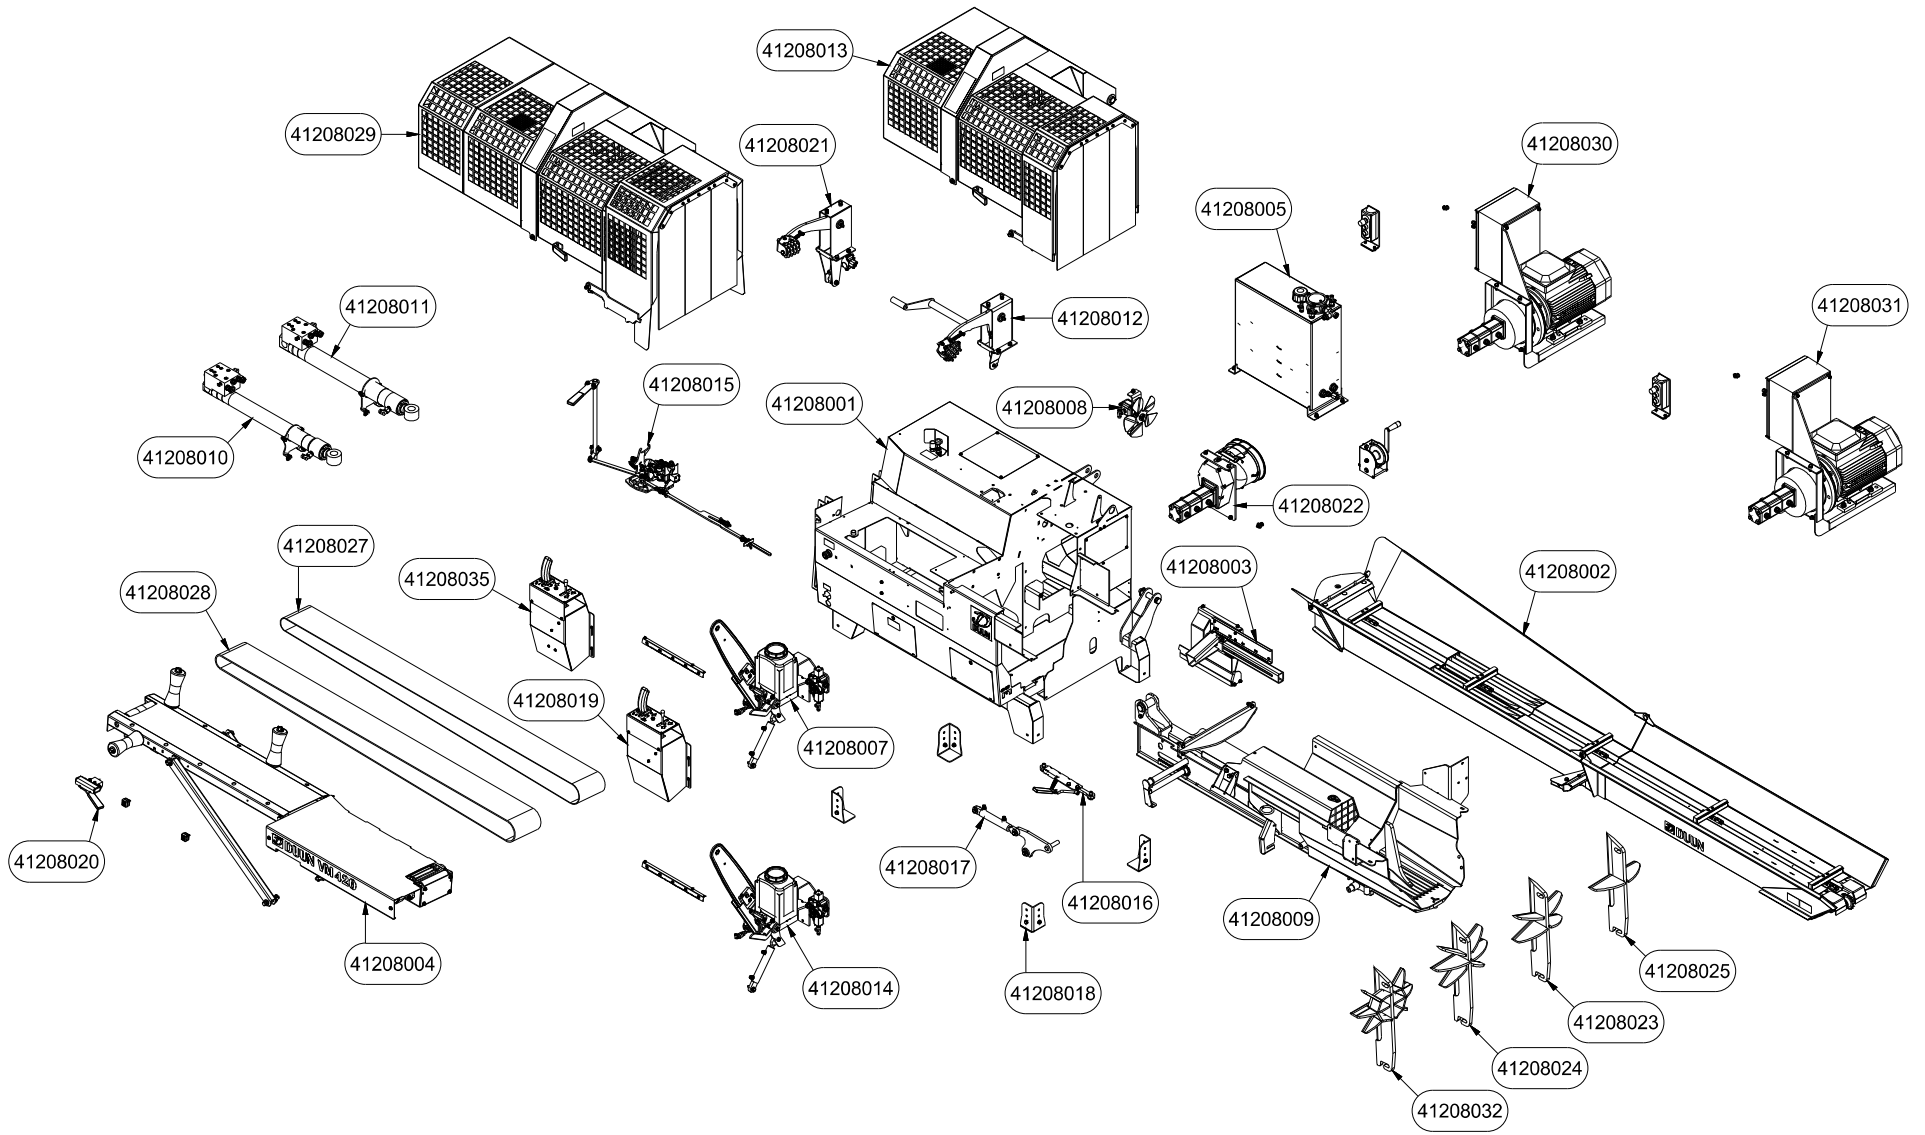

VM420 Spare part list

Serienummer: f.o.m. 130001 | t.o.m. 130010

CONTENTS.....	2
41208001 CHASSIS AND VALVES.....	4
41208002-001 CONVEYOR LOWER.....	6
41208002-002 CONVEYOR UPPER.....	8
41208003 LOG STOP.....	10
41208004-001 FEED TABLE OUTER.....	12
41208004-002 FEED TABLE INNER.....	14
41208005 HYDRAULIC TANK.....	16
41208007-001 SAW, CUT CYLINDER AND CHAIN OIL TANK (TRACTOR POWERED).....	18
41208007-002 SAW BRACKET AND VALVE (TRACTOR POWERED).....	20
41208008 COOLING FAN.....	22
41208009 SPLITTING BED AND SPLITTING RAM.....	24
41208010 CYLINDER 8,5 T.....	26
41208011 CYLINDER 11,0 T.....	28
41208012 LOG CLAMP.....	30
41208013 COVER.....	32
41208014-001 SAW, CUT CYLINDER AND CHAIN OIL TANK (ELEKTRIC POWERED).....	34
41208014-002 SAW BRACKET AND VALVE (ELEKTRIC POWERED).....	36
41208015-001 MECHANISM.....	38
41208015-002 MECHANISM ROD.....	40
41208016 SIDEWAYS ADJUSTMENT OF CONVEYOR.....	42
41208017 KNIFE ADJUSTMENT.....	44
41208018 SUPPORT LEGS.....	46
41208019 OPERATORS PANEL.....	48
41208020 REMOTE FEED BELT CONTROL.....	50
41208021 LOG CLAMP, HYDRAULIC.....	52
41208022 GEAR BOX AND PUMP TRACTOR POWERED.....	54
41208023 SPLITTING KNIFE 6 PART.....	56
41208024 SPLITTING KNIFE 8 PART.....	58
41208025 SPLITTING KNIFE 4 PART.....	60
41208027 FEED BELT GRIP TOP.....	62
41208028 FEED BELT SMOOTH.....	64
41208029 COVER, LONG.....	66
41208030 MOTOR AND PUMP 400V, ELECTRIC POWERED.....	68
41208031 MOTOR AND PUMP 230V, ELEKTRIC POWERED.....	70
41208032 SPLITTING KNIFE 10 PART.....	72
41208035 OPERATORS PANEL.....	74