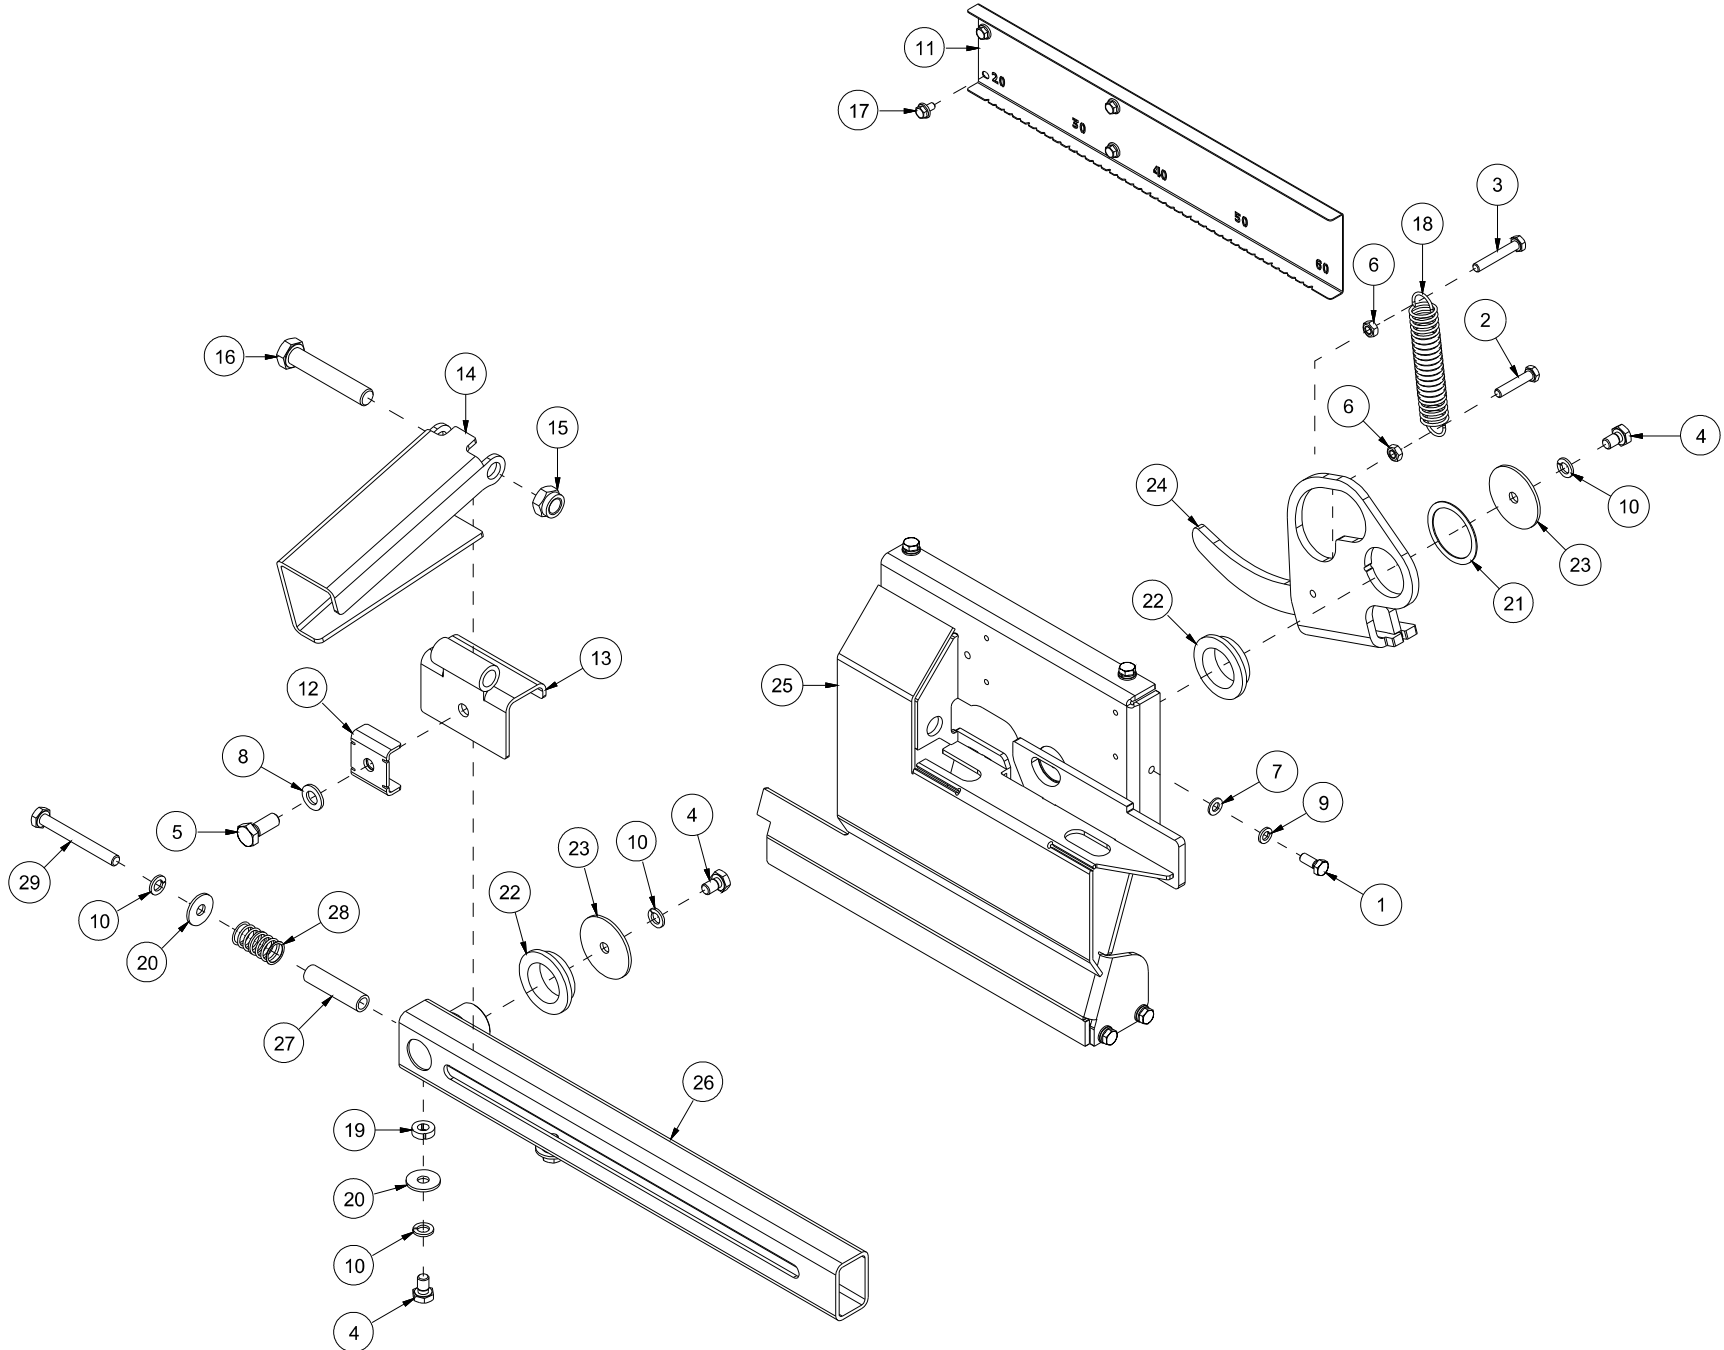

Pos	Ant	Artikkelnr	Beskrivelse
1	5	2422244	Sekskantskrue M8x20 EIZn 8.8 DIN 933
2	1	2422252	Sekskantskrue M8x40 EIZn 8.8 DIN 931
3	1	2422256	Sekskantskrue M8x50 EIZn 8.8 DIN 931
4	4	2422290	Sekskantskrue M10x16 EIZn 8.8 DIN 933
5	1	2422348	Sekskantskrue M12x30 EIZn 8.8 DIN 933
6	2	2481609	Sekskantmutter M8 EIZn DIN 934
7	5	2531047	Underlagsskive M8 EIZn DIN 125
8	1	2531069	Underlagsskive M12 EIZn DIN 125
9	5	2534047	Fjærskive M8 EIZn DIN 127
10	5	2534060	Fjærskive M10 EIZn DIN 127
11	1	14120066	Lengdeviser
12	1	14120071	Mutterplate
13	1	14120169	Brakett
14	1	14120170	Stokkstopperplate
15	1	2483613	Lockingmutter M16 EIZn DIN 985
16	1	2422501	Sekskantskrue M16x90 EIZn 8.8 DIN 931
17	4	2451196	Sekskantskrue med flens M6x10 EIZn 8.8 DIN 6921
18	1	2913030	Strekfjær Dt2,5 Dy25 L100 St
19	2	14120221	Skive
20	3	2533060	Karosseriskive M10 EIZn DIN 9021
21	1	14120332	Skive
22	2	2245023	Plastforing Ø39/48x15
23	2	14120326	Skive
24	1	14120329	Brakett
25	1	14120375	Kjedemotordeksel
26	1	14120376	Stokkstopperør
27	1	14130184	Hylse Ø11/16x65
28	1	2912022	Trykkfjær Dt2,0 Di18 L45 St
29	1	2422315	Sekskantskrue M10x90 EIZn 8.8 DIN 931