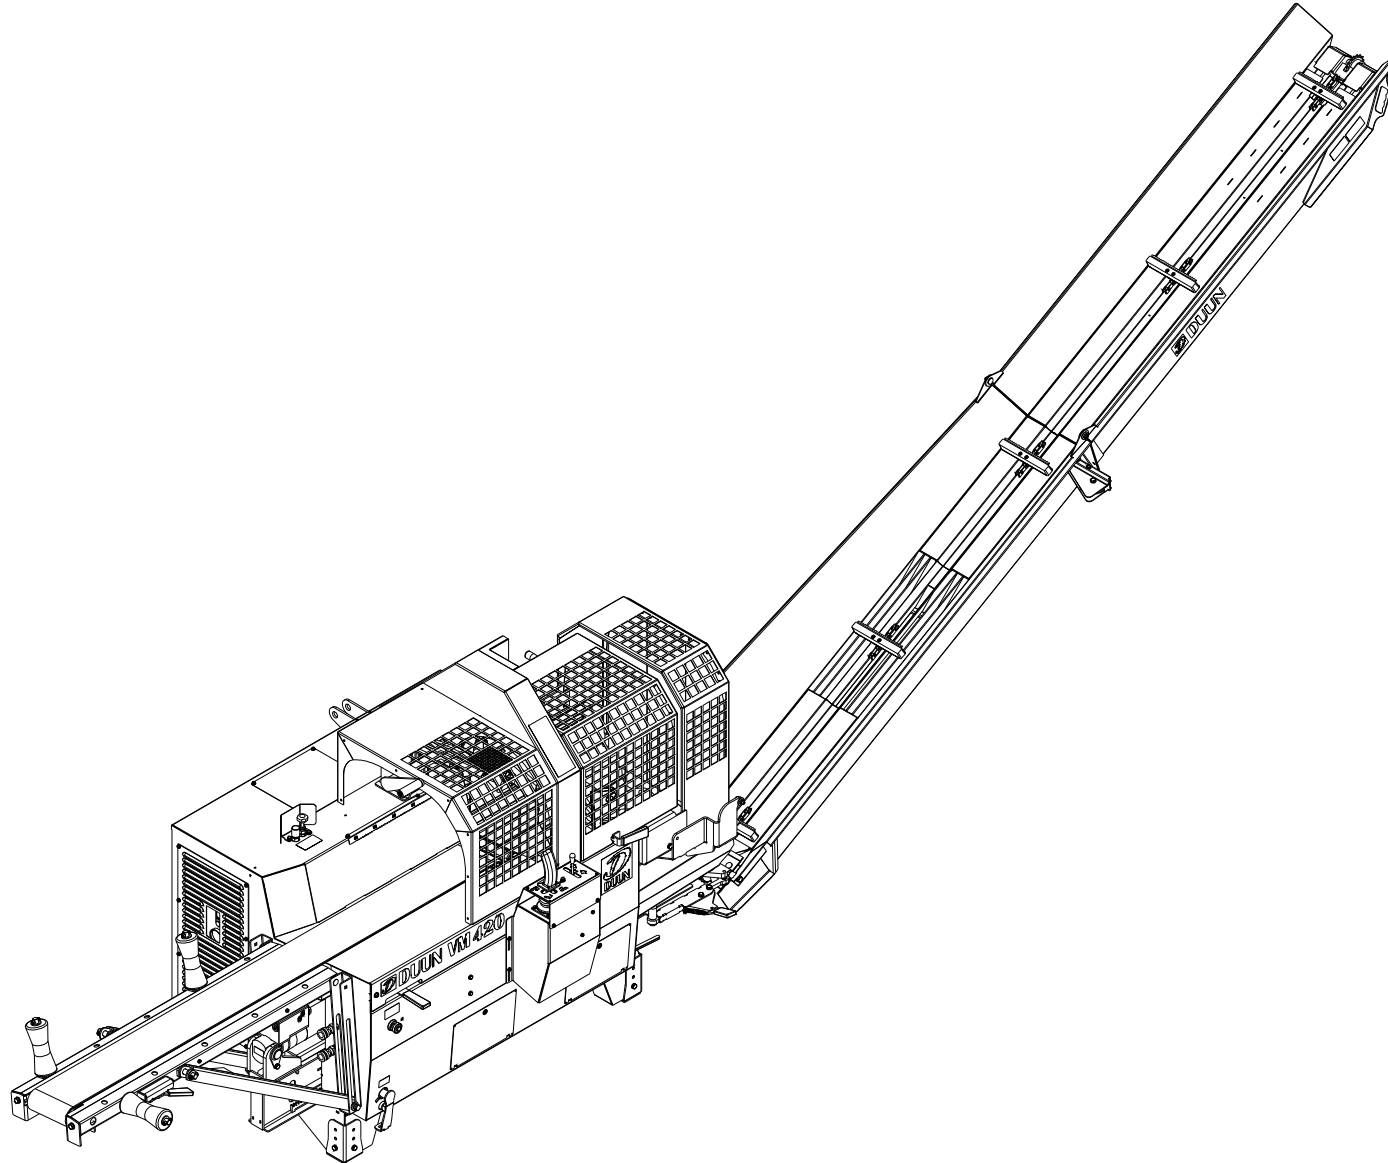

VM420 Spare part list

Serienummer: f.o.m. 130001 | t.o.m. 130010

CONTENTS.....	2
41208001 CHASSIS AND VALVES.....	4
41208002-001 CONVEYOR LOWER.....	6
41208002-002 CONVEYOR UPPER.....	8
41208003 LOG STOP.....	10
41208004-001 FEED TABLE OUTER.....	12
41208004-002 FEED TABLE INNER.....	14
41208005 HYDRAULIC TANK.....	16
41208007-001 SAW, CUT CYLINDER AND CHAIN OIL TANK (TRACTOR POWERED).....	18
41208007-002 SAW BRACKET AND VALVE (TRACTOR POWERED).....	20
41208008 COOLING FAN.....	22
41208009 SPLITTING BED AND SPLITTING RAM.....	24
41208010 CYLINDER 8,5 T.....	26
41208011 CYLINDER 11,0 T.....	28
41208012 LOG CLAMP.....	30
41208013 COVER.....	32
41208014-001 SAW, CUT CYLINDER AND CHAIN OIL TANK (ELEKTRIC POWERED).....	34
41208014-002 SAW BRACKET AND VALVE (ELEKTRIC POWERED).....	36
41208015-001 MECHANISM.....	38
41208015-002 MECHANISM ROD.....	40
41208016 SIDEWAYS ADJUSTMENT OF CONVEYOR.....	42
41208017 KNIFE ADJUSTMENT.....	44
41208018 SUPPORT LEGS.....	46
41208019 OPERATORS PANEL.....	48
41208020 REMOTE FEED BELT CONTROL.....	50
41208021 LOG CLAMP, HYDRAULIC.....	52
41208022 GEAR BOX AND PUMP TRACTOR POWERED.....	54
41208023 SPLITTING KNIFE 6 PART.....	56
41208024 SPLITTING KNIFE 8 PART.....	58
41208025 SPLITTING KNIFE 4 PART.....	60
41208027 FEED BELT GRIP TOP.....	62
41208028 FEED BELT SMOOTH.....	64
41208029 COVER, LONG.....	66
41208030 MOTOR AND PUMP 400V, ELECTRIC POWERED.....	68
41208031 MOTOR AND PUMP 230V, ELEKTRIC POWERED.....	70
41208032 SPLITTING KNIFE 10 PART.....	72
41208035 OPERATORS PANEL.....	74