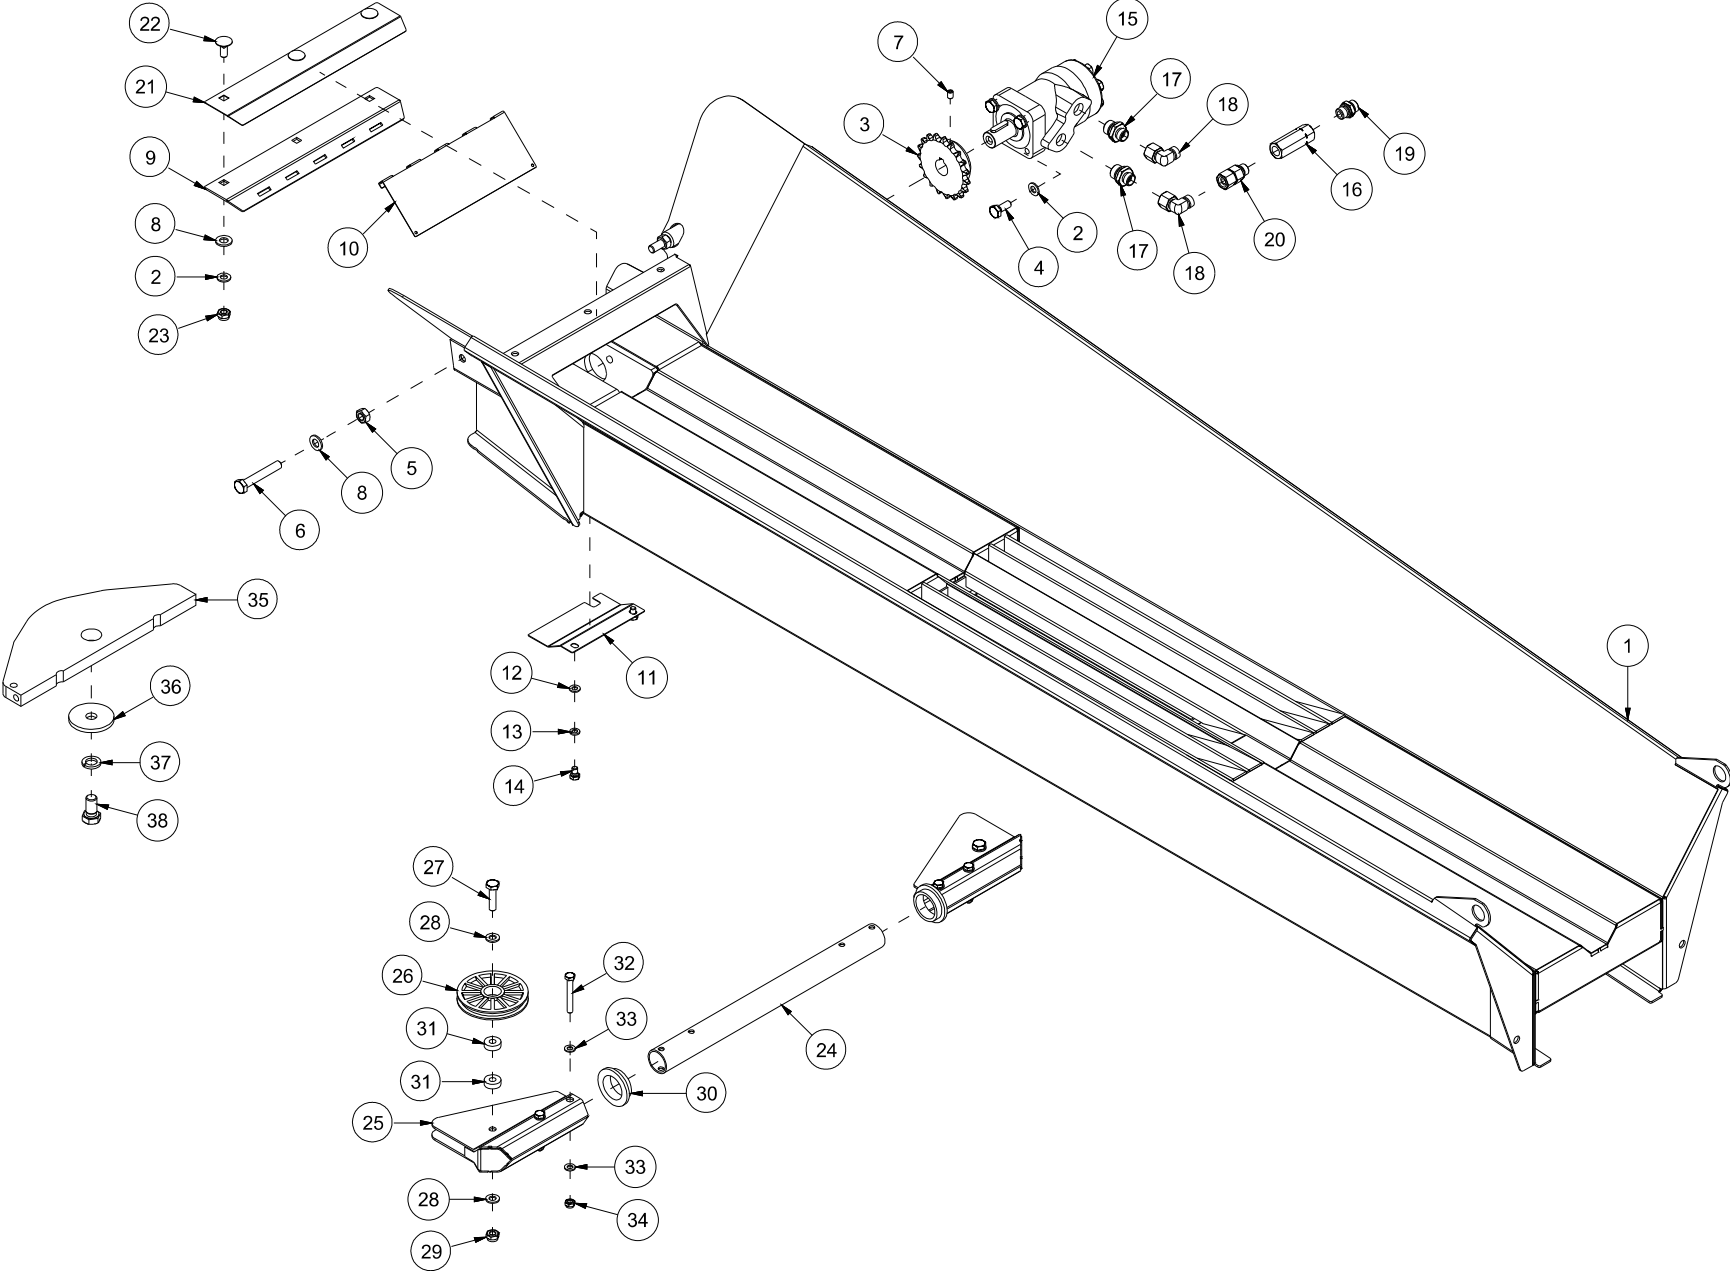

Pos	Ant	Artikkelnr	Beskrivelse
1	1	14120005	Transportbånd, nedre
2	7	2531060	Underlagsskive M10 EIZn DIN 125
3	1	2964164	Kjedehjul 5/8" Z19 Ø25,0
4	4	2422297	Sekskantskrue M10x25 EIZn 8.8 DIN 933
5	2	2481611	Sekskantmutter M12 EIZn DIN 934
6	2	2422362	Sekskantskrue M12x75 EIZn 8.8 DIN 931
7	1	2473236	Gjengestift M8x12 St DIN 916
8	5	2531069	Underlagsskive M12 EIZn DIN 125
9	1	14120238	Låseplate
10	1	14120239	Medbringerluke
11	1	14120263	Verneplate
12	2	2531047	Underlagsskive M8 EIZn DIN 125
13	2	2534047	Fjærskive M8 EIZn DIN 127
14	2	2422236	Sekskantskrue M8x12 EIZn 8.8 DIN 933
15	1	2955519	Hydraulikmotor 80 ccm
16	1	2955331	Tilbakeslagsventil 3/8" 0,5Bar
17	2	2957766	Ansatsnippel GEK BSP 1/2" L12 ED
18	2	2957745	Svivelnippel 90° EVWK 12L
19	1	2957749	Ansatsnippel GEK BSP 3/8" L12 ED
20	1	2957748	Svivelnippel EVGE 12L BSP 3/8" ED
21	1	14120308	Dekkplate
22	3	2344330	Låseskrue M10x25 EIZn 8.8 DIN 603
23	3	2483610	Lockingmutter M10 EIZn DIN 985
24	1	14120033	Rør
25	2	14120019	Trinseholder
26	2	2245011	Trinse, plast
27	2	2422303	Sekskantskrue M10x40 EIZn 8.8 DIN 931
28	4	2531060	Underlagsskive M10 EIZn DIN 125
29	2	2483610	Lockingmutter M10 EIZn DIN 985
30	2	2245023	Lager, plast
31	4	1411284	Innlegg i trinse
32	4	2422259	Sekskantskrue M8x60 EIZn 8.8 DIN 931
33	8	2531047	Underlagsskive M8 EIZn DIN 125
34	4	2483609	Lockingmutter M8 EIZn DIN 985
35	1	14130042	Svingplate
36	1	1251340	Endeplate
37	1	2534078	Fjærskive M16 EIZn DIN 127
38	1	2422485	Sekskantskrue M16x30 EIZn 8.8 DIN 933