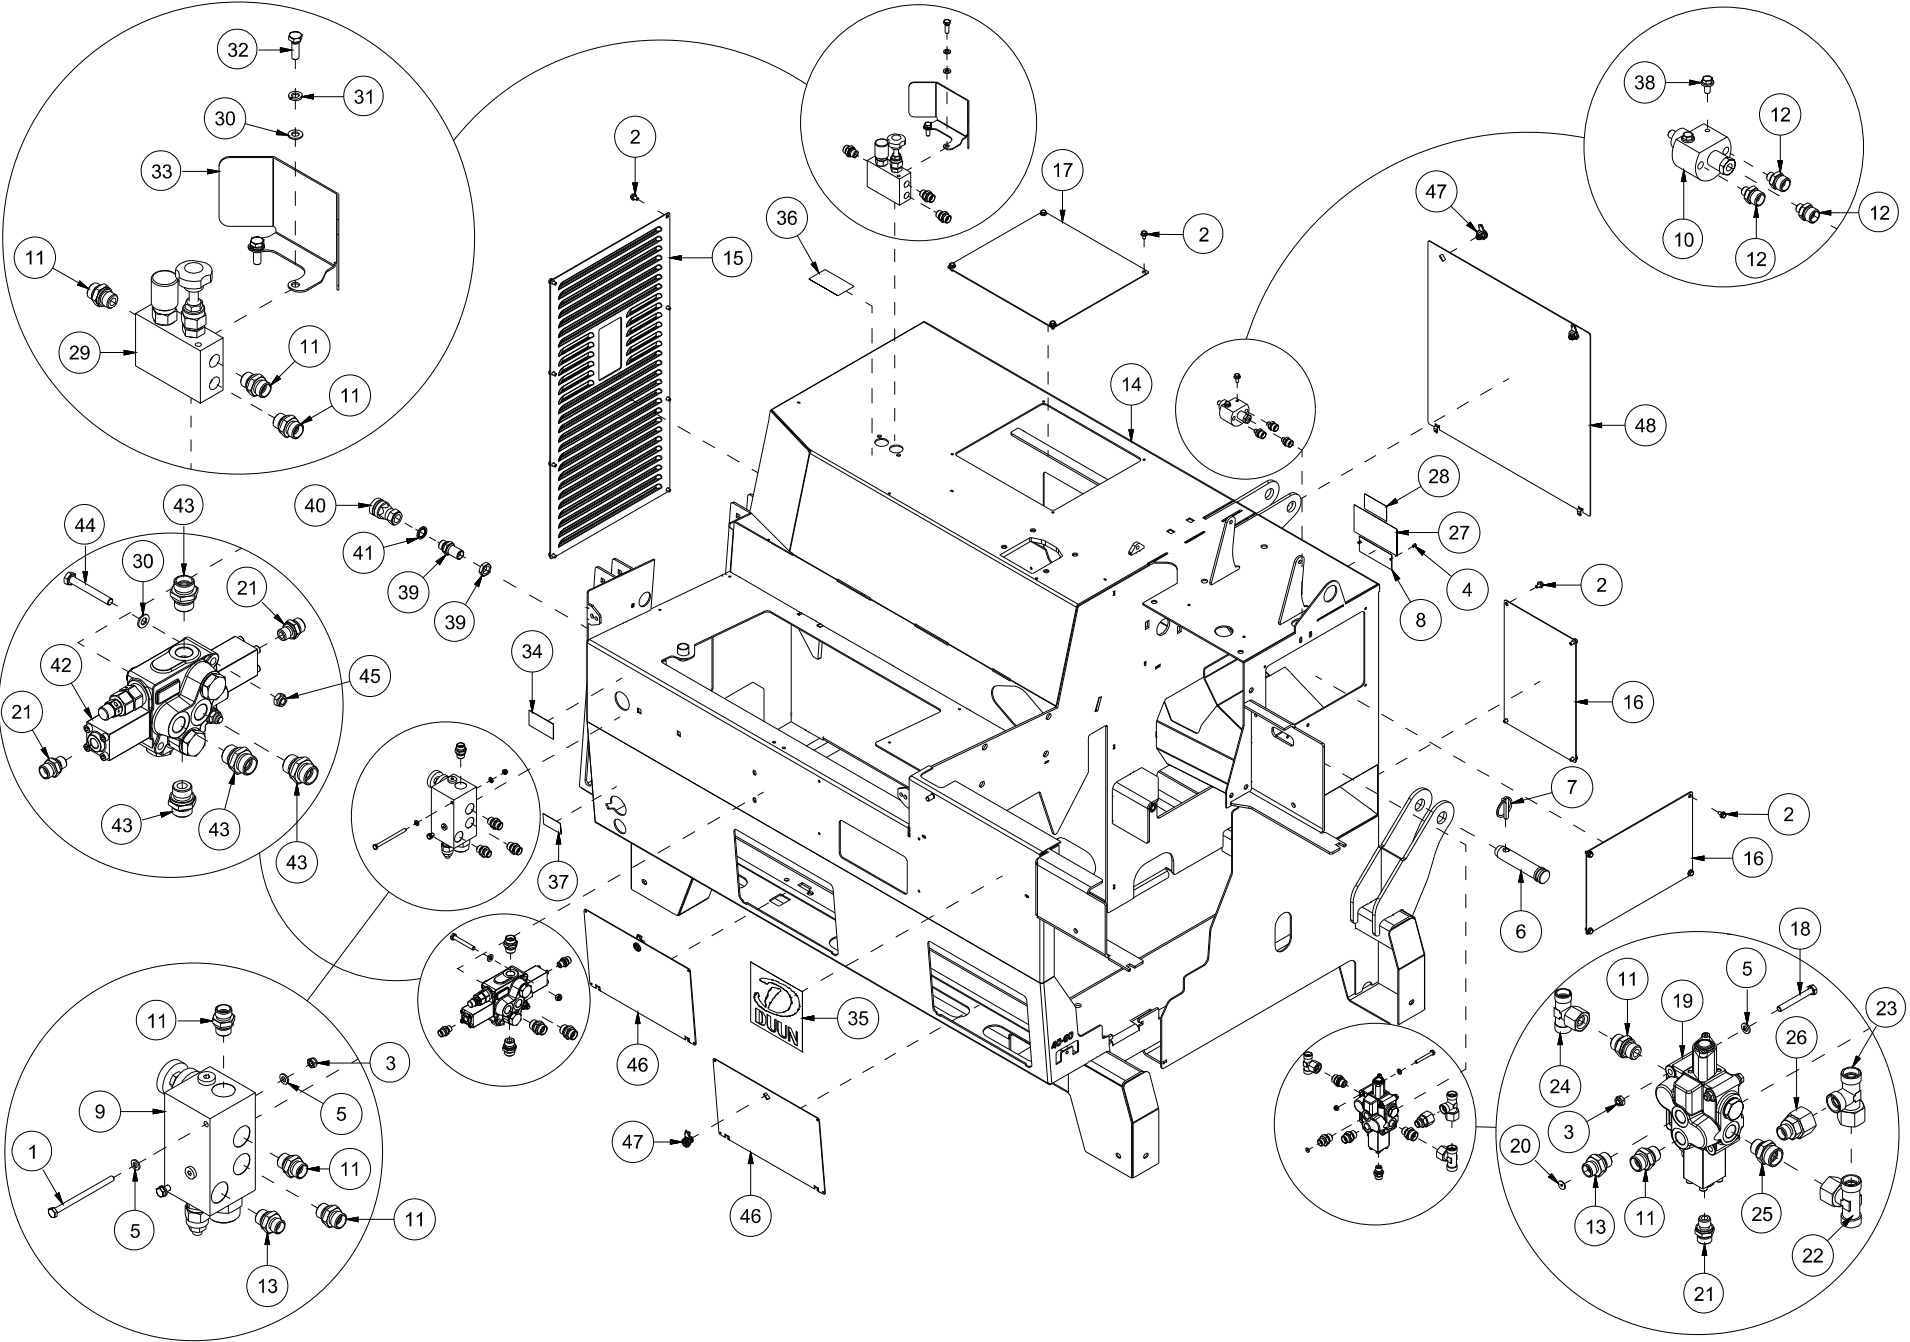

VM420 Spare part list

Serienummer: f.o.m. 130001 | t.o.m. 130010

CONTENTS.....	2
41208001 CHASSIS AND VALVES.....	4
41208002-001 CONVEYOR LOWER.....	6
41208002-002 CONVEYOR UPPER.....	8
41208003 LOG STOP.....	10
41208004-001 FEED TABLE OUTER.....	12
41208004-002 FEED TABLE INNER.....	14
41208005 HYDRAULIC TANK.....	16
41208007-001 SAW, CUT CYLINDER AND CHAIN OIL TANK (TRACTOR POWERED).....	18
41208007-002 SAW BRACKET AND VALVE (TRACTOR POWERED).....	20
41208008 COOLING FAN.....	22
41208009 SPLITTING BED AND SPLITTING RAM.....	24
41208010 CYLINDER 8,5 T.....	26
41208011 CYLINDER 11,0 T.....	28
41208012 LOG CLAMP.....	30
41208013 COVER.....	32
41208014-001 SAW, CUT CYLINDER AND CHAIN OIL TANK (ELEKTRIC POWERED).....	34
41208014-002 SAW BRACKET AND VALVE (ELEKTRIC POWERED).....	36
41208015-001 MECHANISM.....	38
41208015-002 MECHANISM ROD.....	40
41208016 SIDEWAYS ADJUSTMENT OF CONVEYOR.....	42
41208017 KNIFE ADJUSTMENT.....	44
41208018 SUPPORT LEGS.....	46
41208019 OPERATORS PANEL.....	48
41208020 REMOTE FEED BELT CONTROL.....	50
41208021 LOG CLAMP, HYDRAULIC.....	52
41208022 GEAR BOX AND PUMP TRACTOR POWERED.....	54
41208023 SPLITTING KNIFE 6 PART.....	56
41208024 SPLITTING KNIFE 8 PART.....	58
41208025 SPLITTING KNIFE 4 PART.....	60
41208027 FEED BELT GRIP TOP.....	62
41208028 FEED BELT SMOOTH.....	64
41208029 COVER, LONG.....	66
41208030 MOTOR AND PUMP 400V, ELECTRIC POWERED.....	68
41208031 MOTOR AND PUMP 230V, ELEKTRIC POWERED.....	70
41208032 SPLITTING KNIFE 10 PART.....	72
41208035 OPERATORS PANEL.....	74