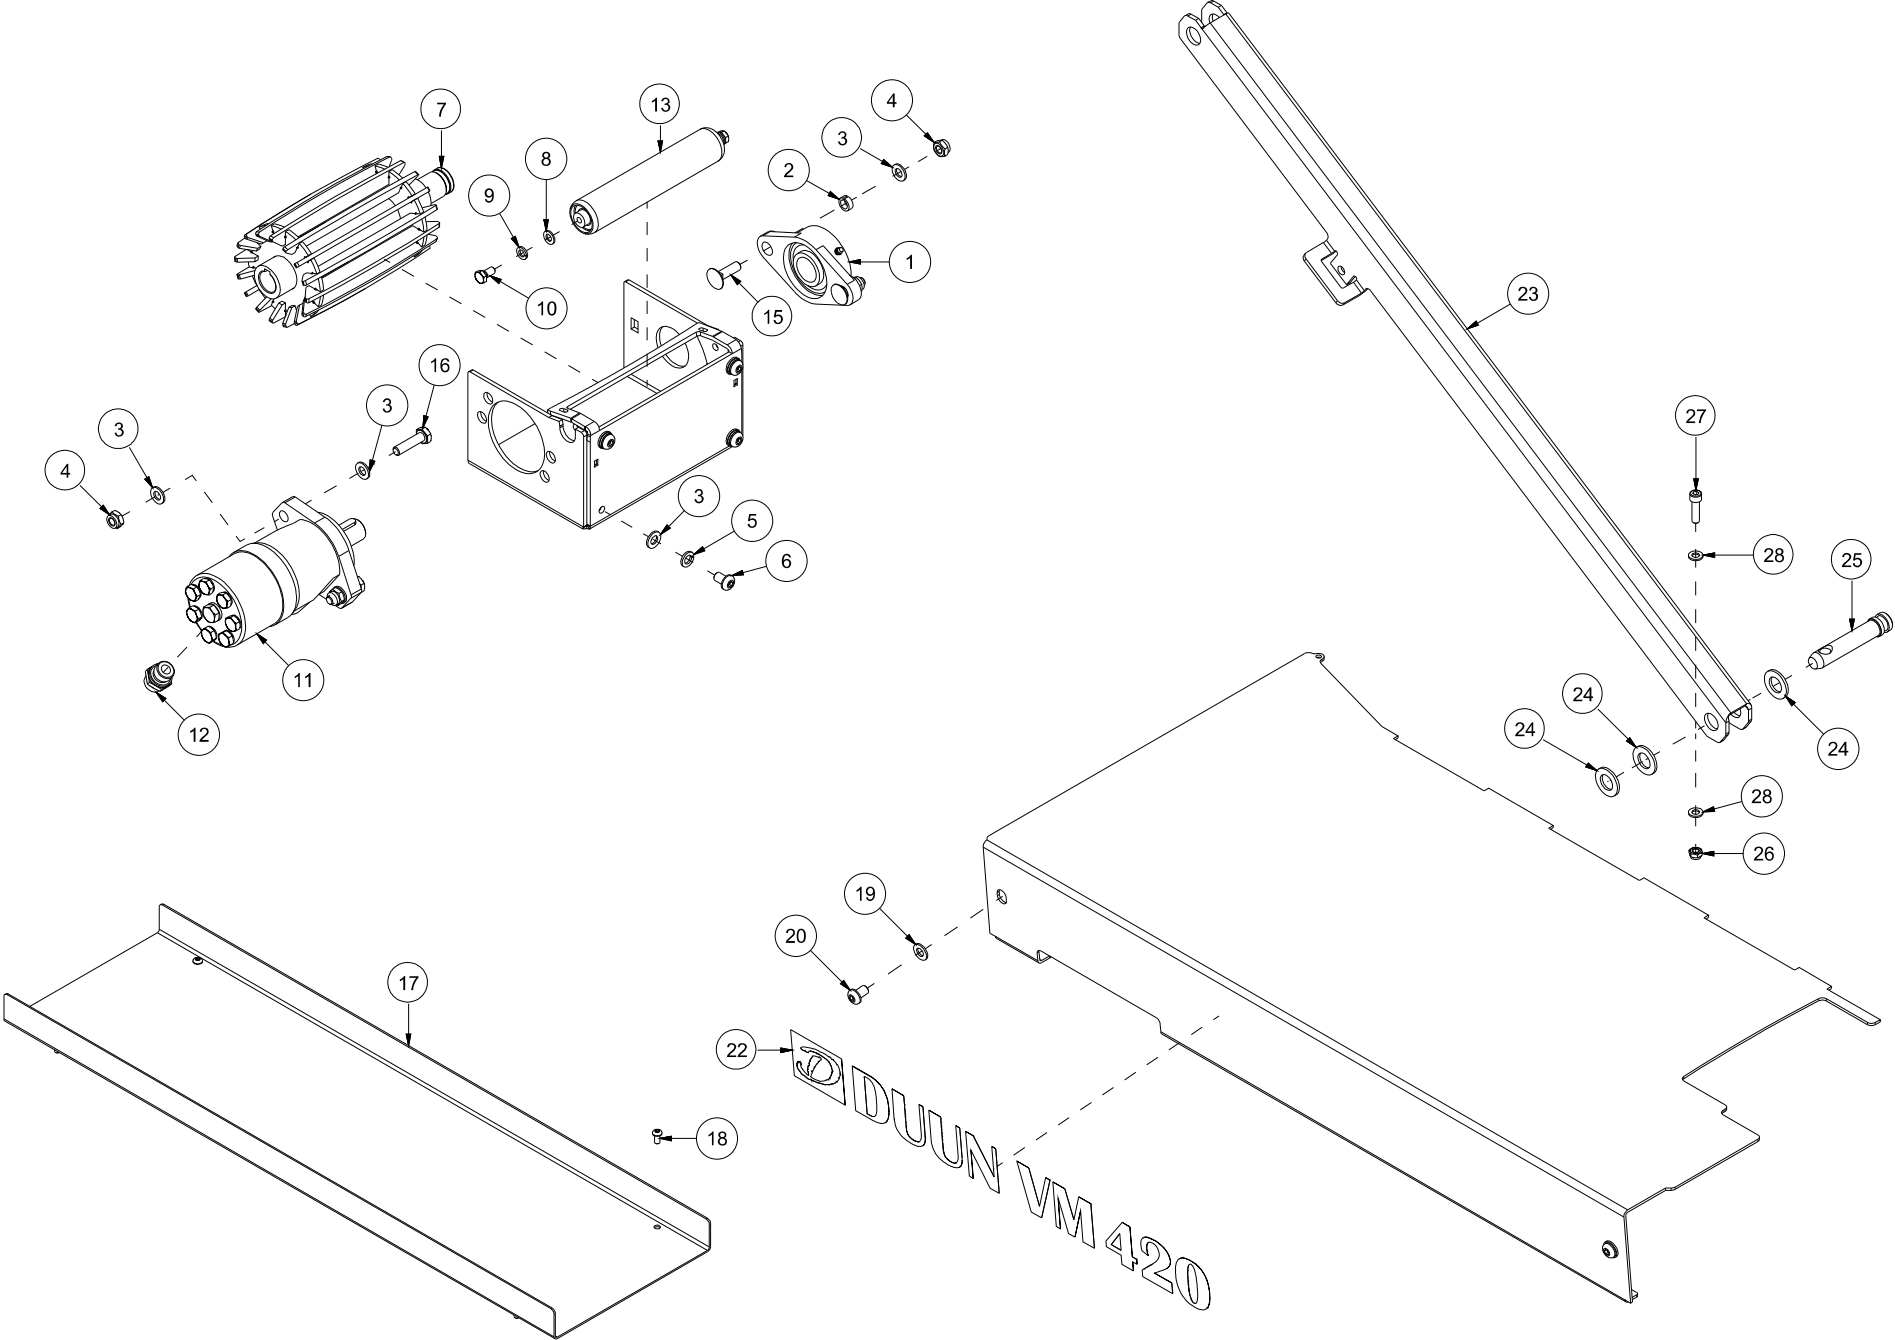

Pos	Ant	Artikkelnr	Beskrivelse
1	1	2954171	Flenslager UCFL 206 30mm
2	2	1411167	Foring
3	10	2531060	Underlagsskive M10 EIZn DIN 125
4	4	2483610	Lockingmutter M10 EIZn DIN 985
5	4	2534060	Fjærskive M10 EIZn DIN 127
6	4	2476290	Unbrako rundhodeskrue M10x16 EIZn ISO 7380
7	1	14130103	Drivhjul
8	2	2531047	Underlagsskive M8 EIZn DIN 125
9	2	2534047	Fjærskive M8 EIZn DIN 127
10	2	2422240	Sekskantskrue M8x16 EIZn 8.8 DIN 933
11	1	2955513	Hydraulikkmotor 315 ccm
12	2	2957768	Ansatsnippel GEK BSP 1/2" L15 ED
13	1	2954310	Rull med lager Ø40x208
14	1	14120261	Brakett
15	2	2344332	Låseskrue M10x35 EIZn 8.8 DIN 603
16	2	2422303	Sekskantskrue M10x40 EIZn 8.8 DIN 931
17	1	14120215	Kanal
18	4	2476197	Unbrako rundhodeskrue M6x12 EIZn ISO 7380
19	2	2531060	Underlagsskive M10 EIZn DIN 125
20	2	2476290	Unbrako rundhodeskrue M10x16 EIZn ISO 7380
21	1	14120110	Maskinbord
22	1	2935134	Klebermerke VM420 H65
23	1	14120162	Kanal
24	3	2531083	Underlagsskive M18 EIZn DIN 125
25	1	2526321	Toppstagbolt kat. 1 Ø19x70
26	1	2483609	Lockingmutter M8 EIZn DIN 985
27	1	2477248	Unbrako sylinderskrue M8x30 EIZn DIN 912
28	2	2531047	Underlagsskive M8 EIZn DIN 125